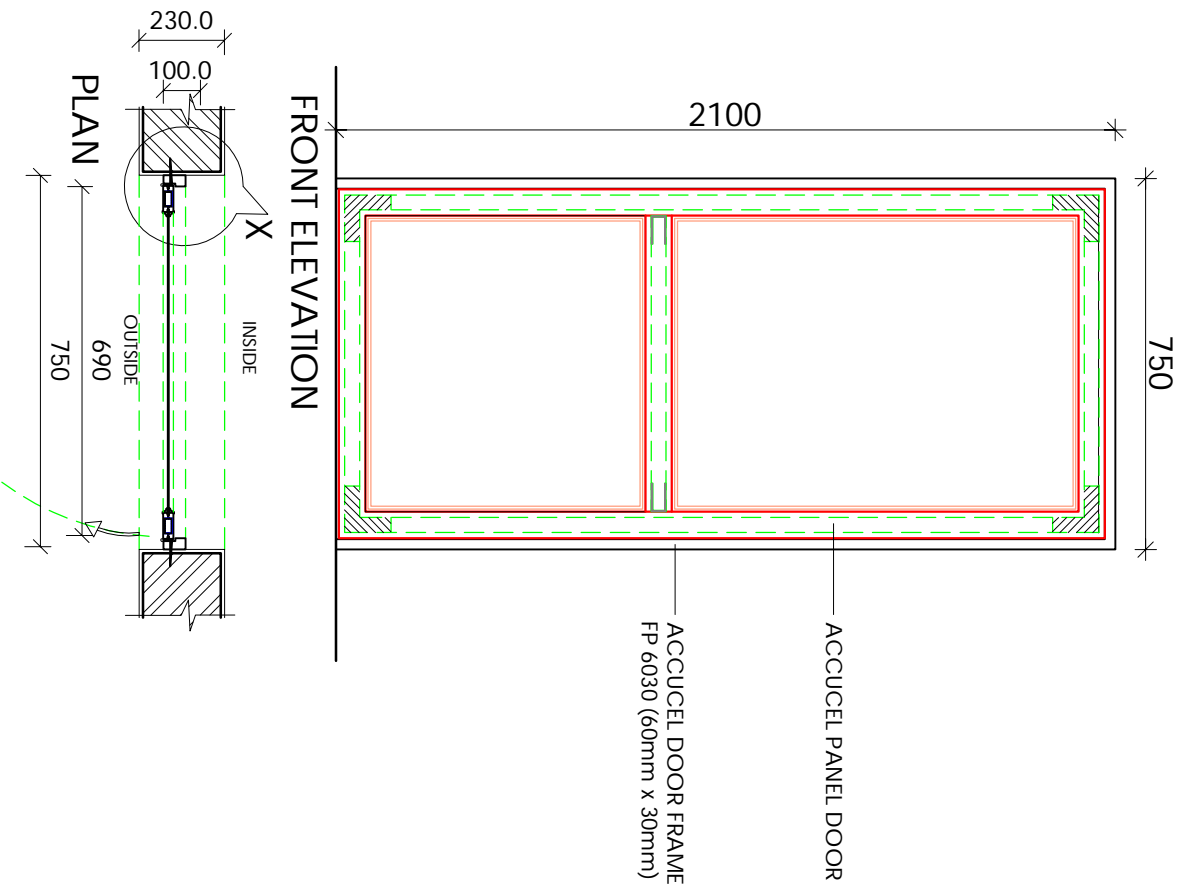

ACCUCEL SINGLE REBATE FRAME FP6030 & DOOR SHUTTER DETAIL - TYPE : PDS - 02 (28mm THK)

ACCUCEL PANEL DOOR SHUTTER - TYPE : PDS - 02 (28mm THK.)
WITH ACCUCEL FRAME FP 6030 SINGLE REBATE

ACCURA POLYTECH PVT.LTD.
8, Aftimath Soc., Nr. Paldi Post Office,
Ahmedabad, Gujarat, INDIA.
Pn : +91(079)-26630154, Fax : +91(079)-266333668
E-Mail : accucel@gmail.com web : www.accurapolytech.com