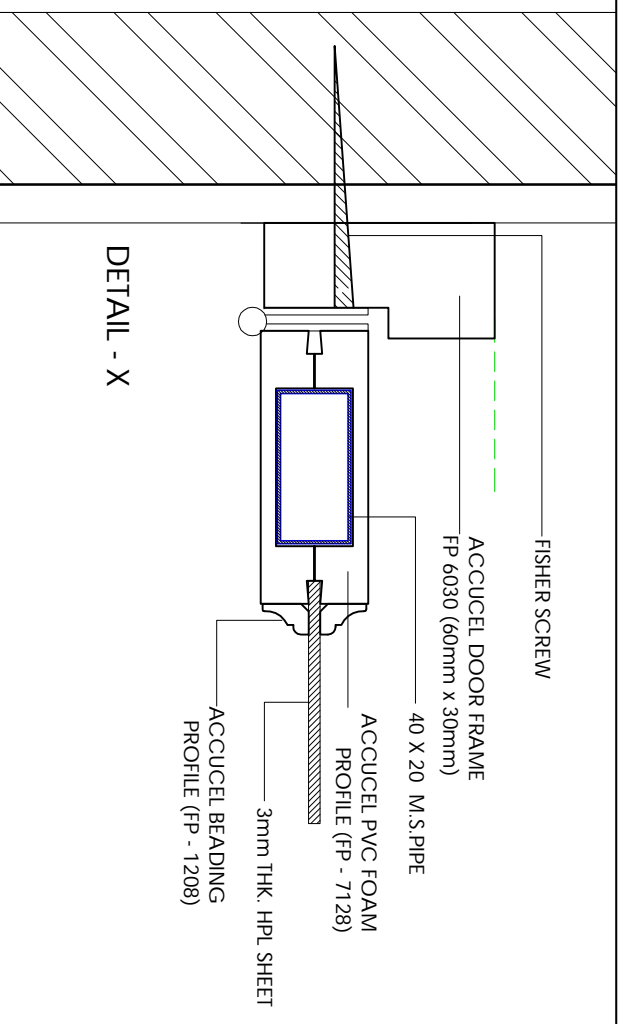

ACCUCEL SINGLE REBATE FRAME FP6030 & DOOR SHUTTER DETAIL - TYPE : PDS - 02 (28mm THK)

ACCUCEL PANEL DOOR SHUTTER - TYPE : PDS - 02 (28mm THK.)
WITH ACCUCEL FRAME FP 6030 SINGLE REBATE

ACCURA POLYTECH PVT.LTD.
8, Aftimath Soc., Nr. Paldi Post Office,
Ahmedabad, Gujarat, INDIA.
Pn : +91(079)-26630154, Fax : +91(079)-266333668
E-Mail : accucel@gmail.com web : www.accurapolytech.com