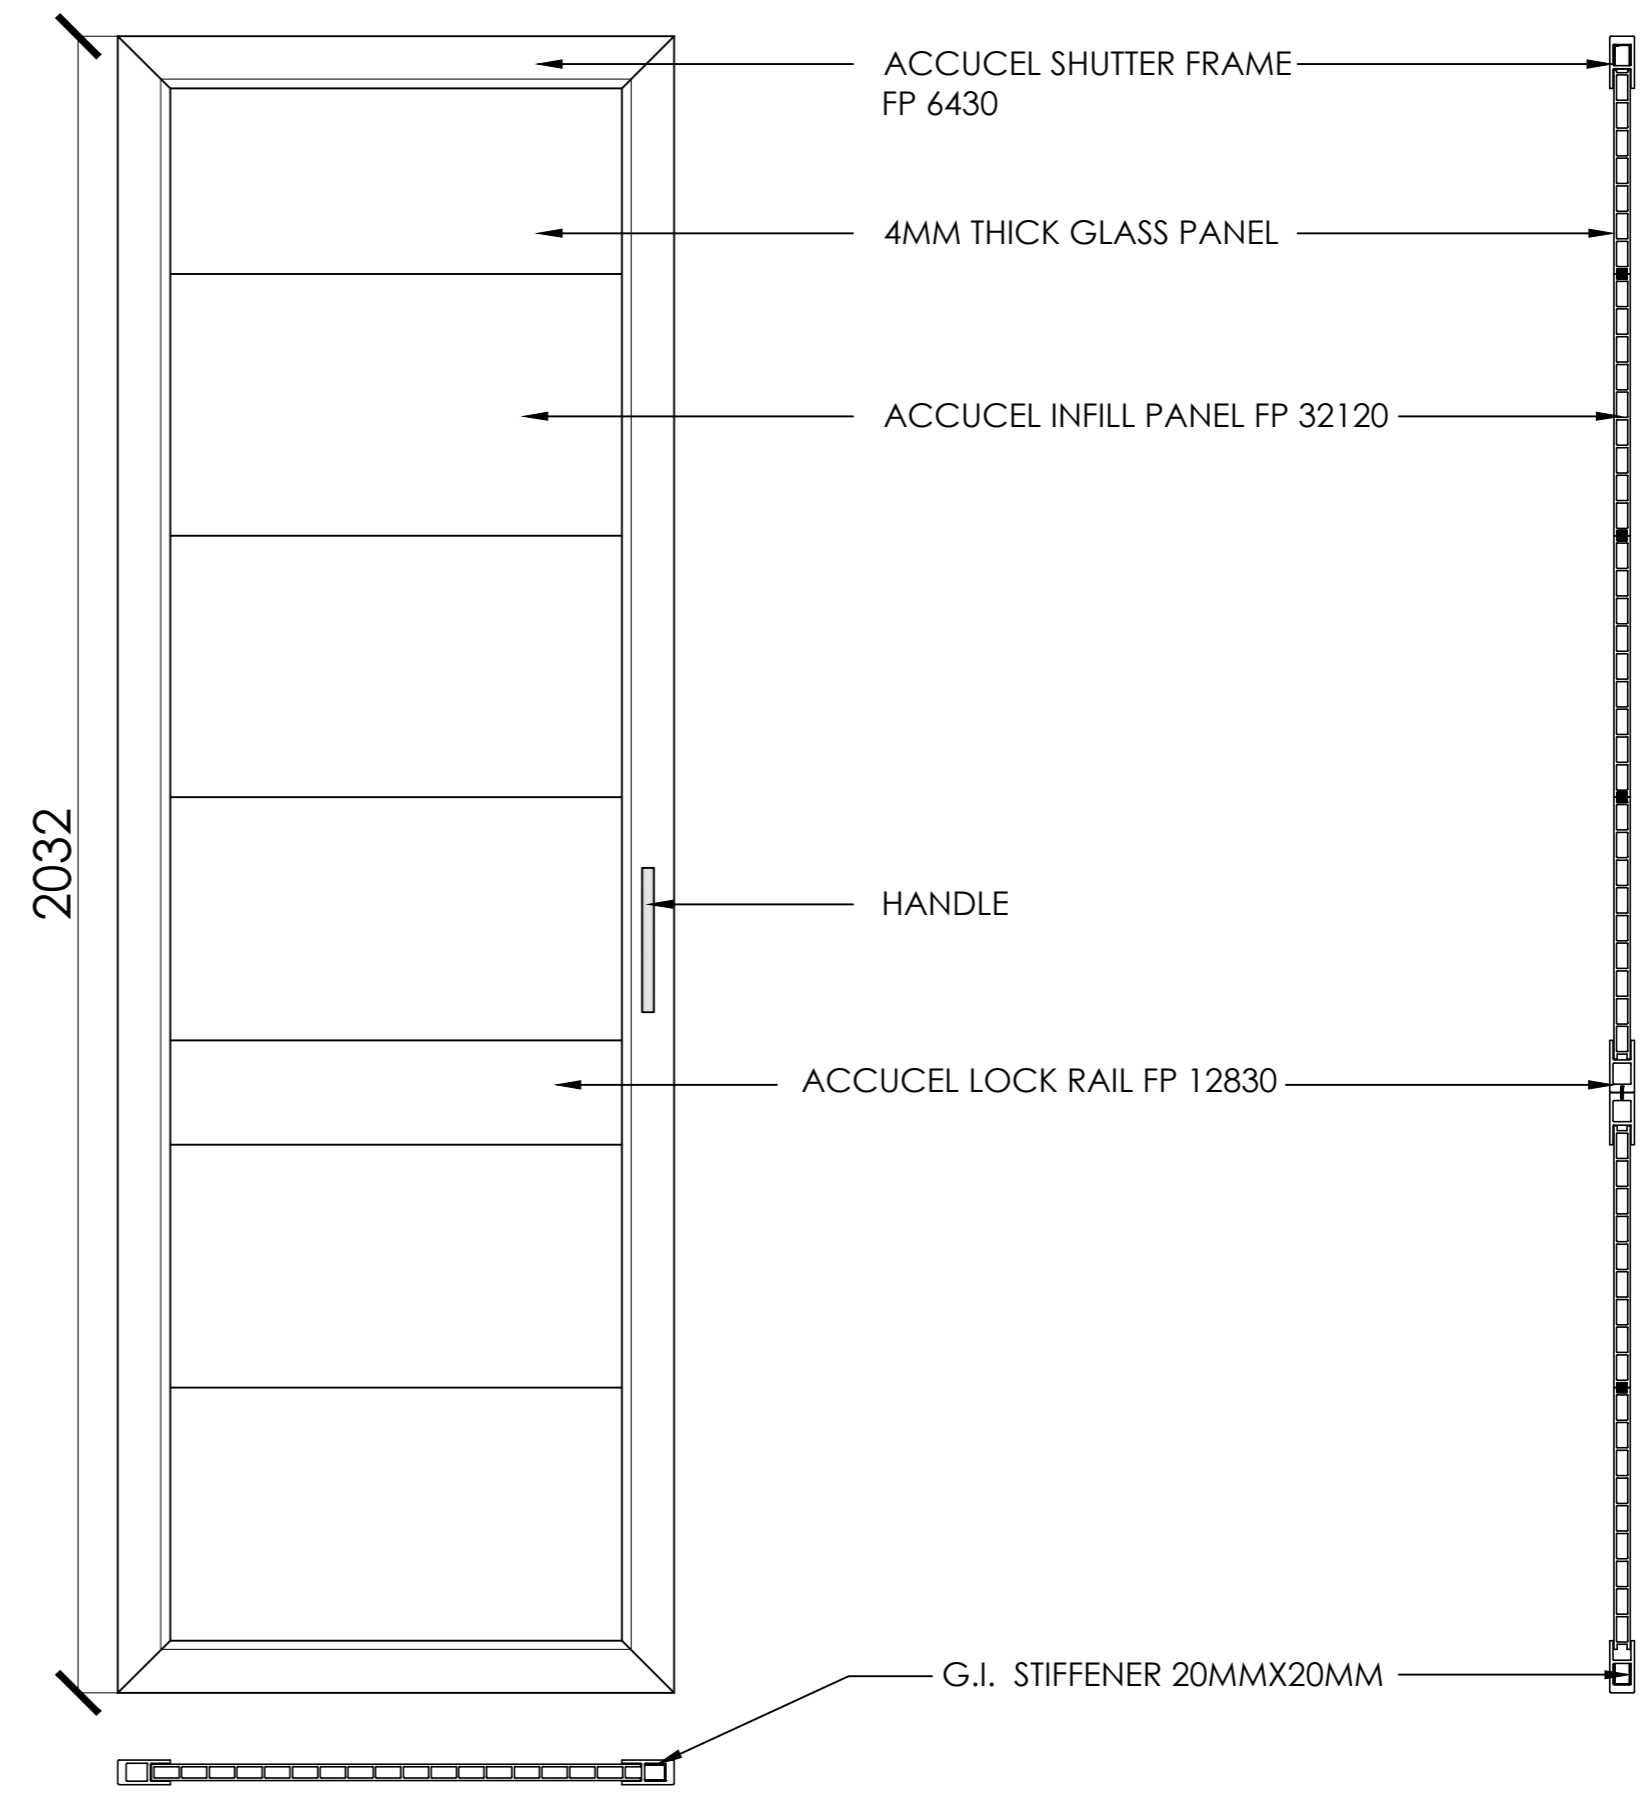

FRAME ELEVATION

FRONT VIEW DOOR SHUTTER

SECTION

SECTION X

ACCUCEL SINGLE REBATE DOOR FRAME WITH COVER MOLDING & FLUSH DOOR SHUTTER 30 MM THK.

ACCURA POLYTECH PVT.LTD.

8, Ajitnath Soc., Nr. Paldi Post Office, Ahmedabad, Gujarat, INDIA.