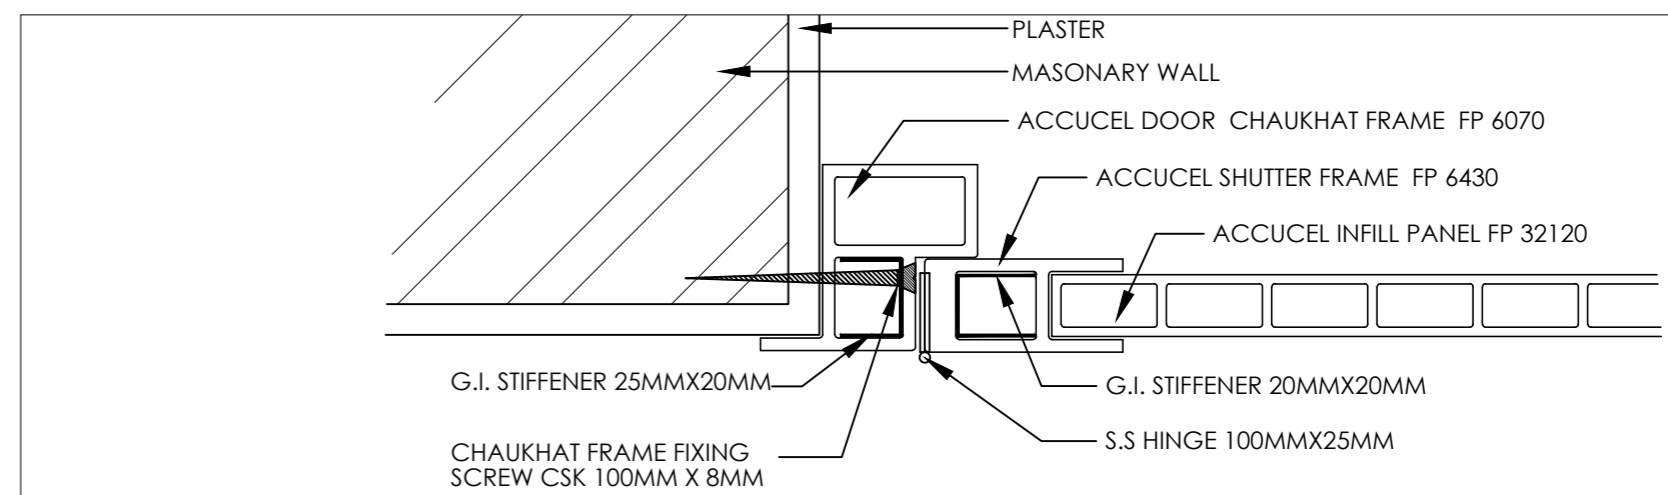

FRAME ELEVATION

FRONT VIEW DOOR SHUTTER

SECTION

SECTION X

ACCUCEL SINGLE REBATE DOOR FRAME WITH COVER MOLDING & FLUSH DOOR SHUTTER 30 MM THK.

ACCURA POLYTECH PVT.LTD.

8, Ajitnath Soc., Nr. Paldi Post Office, Ahmedabad, Gujarat, INDIA.