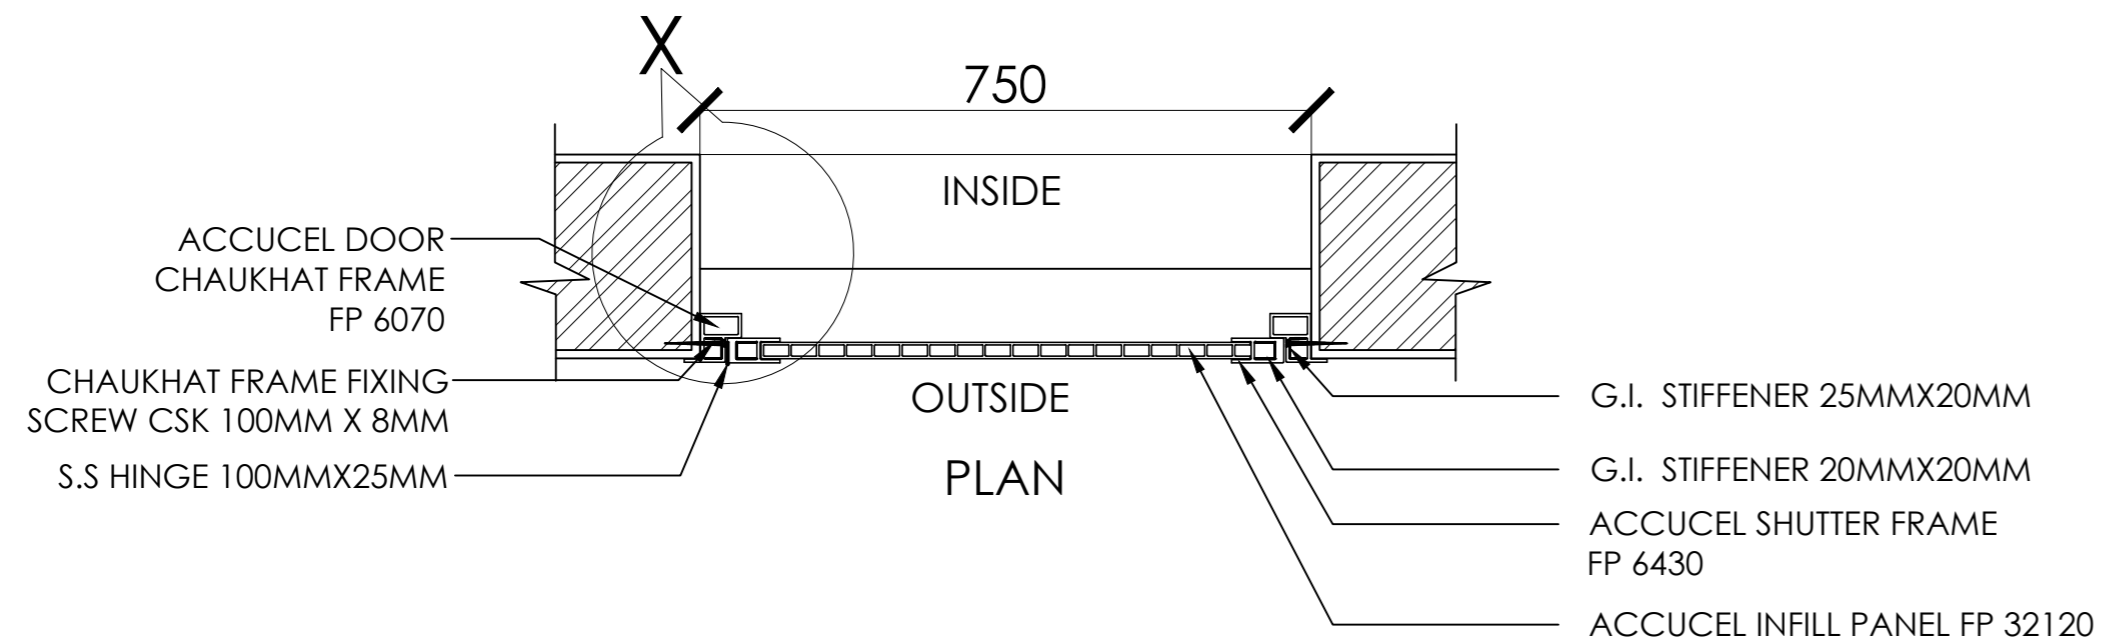

FRAME ELEVATION

FRONT VIEW DOOR SHUTTER

SECTION

SECTION X

ACCUCEL SINGLE REBATE DOOR FRAME WITH COVER MOLDING & FLUSH DOOR SHUTTER 30 MM THK.

ACCURA POLYTECH PVT.LTD.

8, Ajitnath Soc., Nr. Paldi Post Office, Ahmedabad, Gujarat, INDIA.