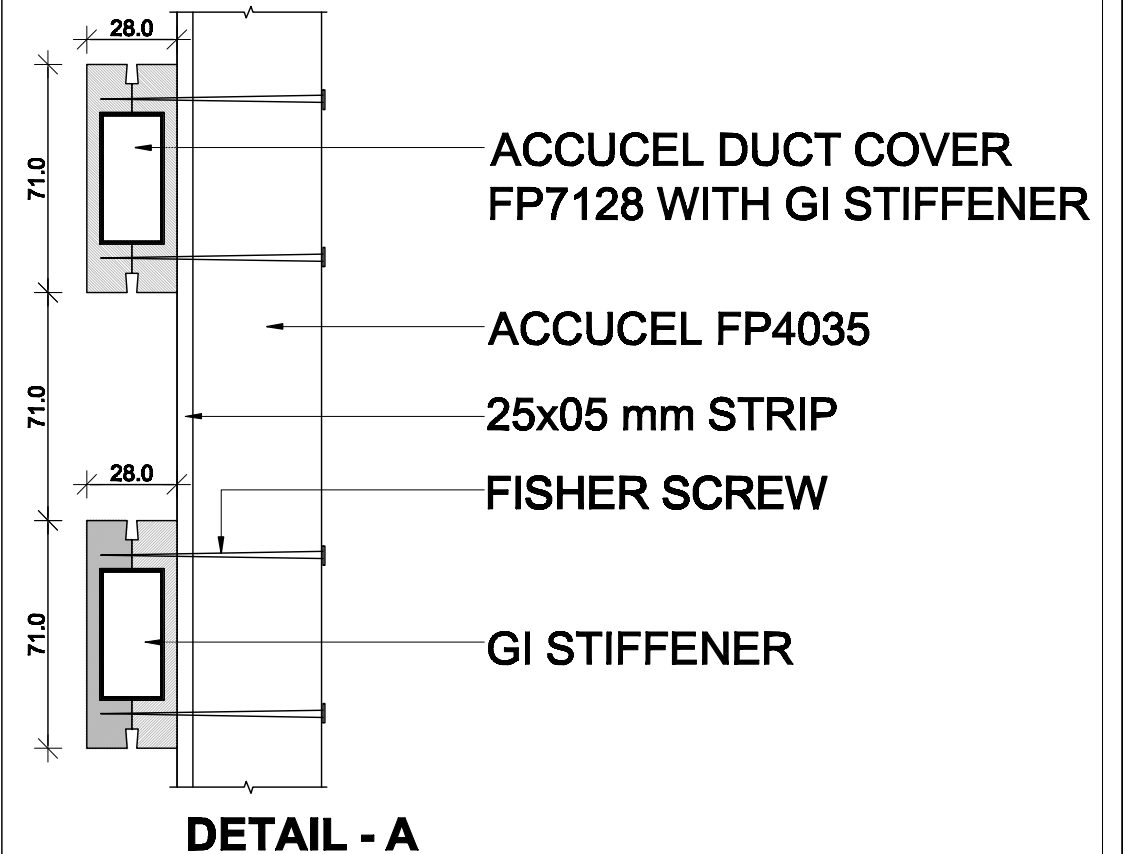

ELEVATION

ACCUCEL DUCT COVER

SCALE : N.T.S

DRAWN BY :

DATE : 07.02.2013

CHECKED BY :

DRG. NO.

D1

NOTES :

@ ALL DIMENSIONS ARE TO BE READ AND NOT MEASURED

@ ALL DIMENSIONS ARE IN MM

ACCURA POLYTECH PVT.LTD.

Ph : +91(079)-26630154, Fax : +91(079)-26633668

E-Mail : accucel@gmail.com

web : www.accurapolytech.com