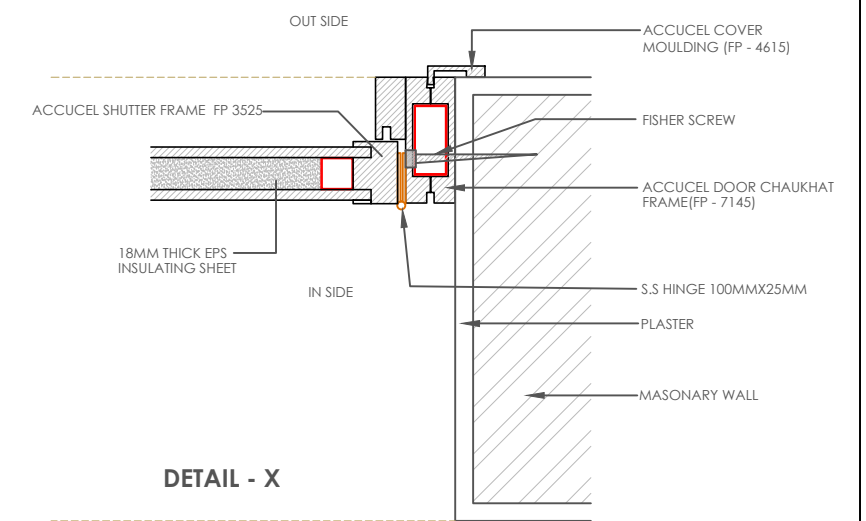

FRAME ELEVATION

FRONT VIEW DOOR SHUTTER

SECTION

PLAN

DETAIL - X

ACCUCEL FLUSH DOOR - FP 7145 CHAUKHAT FRAME
 SIZE - DOOR SHUTTER 682 X 2032 X 35 mm thk.
 SIZE - DOOR FRAME 750 X 2100

ACCURA POLYTECH PVT.LTD.