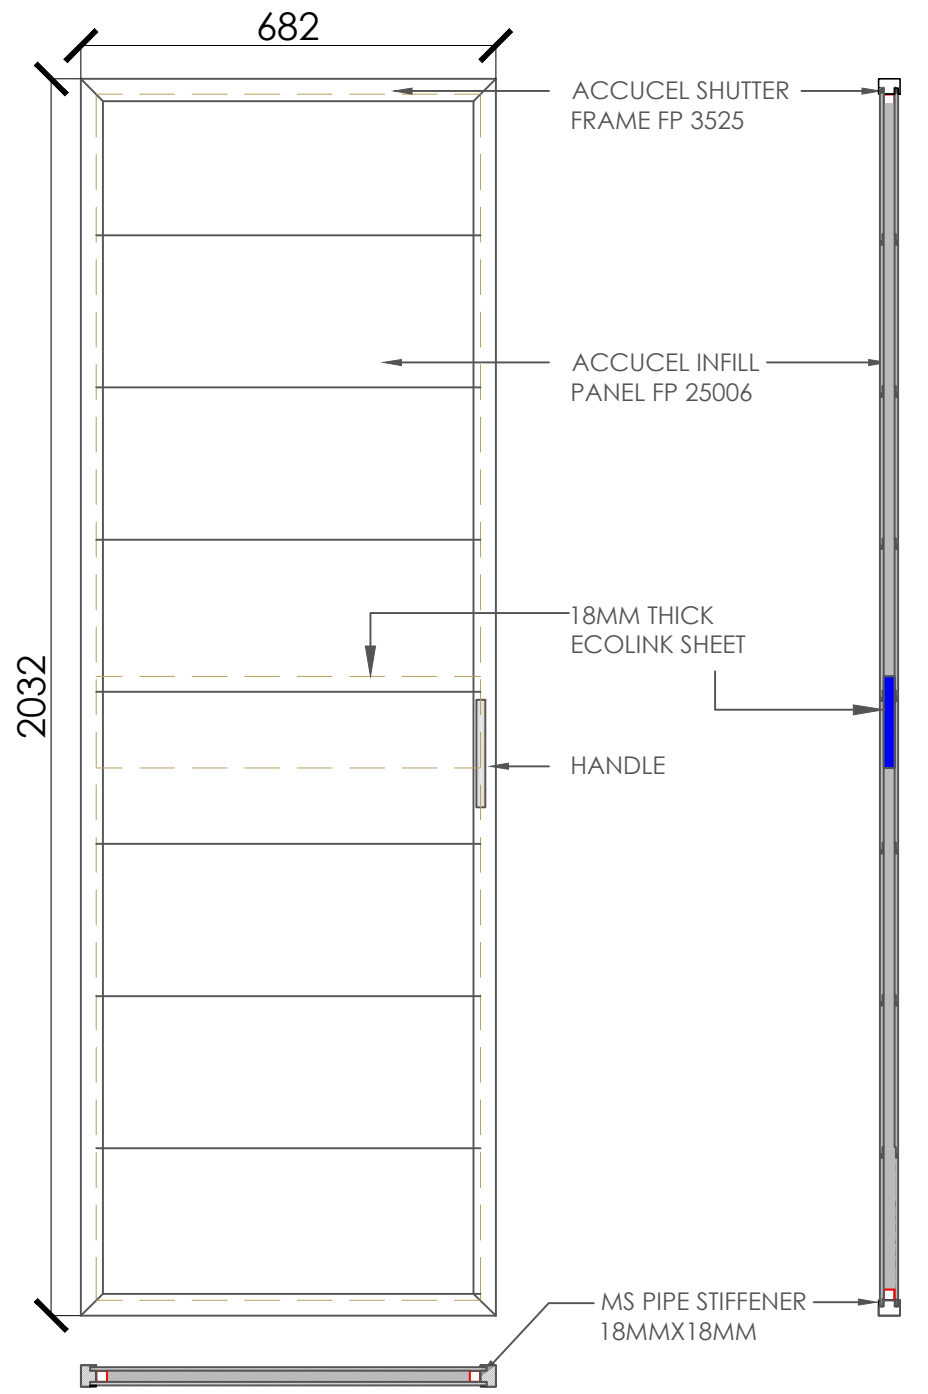

FRAME ELEVATION

FRONT VIEW DOOR SHUTTER

SECTION

PLAN

DETAIL - X

ACCUCEL FLUSH DOOR - FP 7145 CHAUKHAT FRAME
 SIZE - DOOR SHUTTER 682 X 2032 X 35 mm thk.
 SIZE - DOOR FRAME 750 X 2100

ACCURA POLYTECH PVT.LTD.