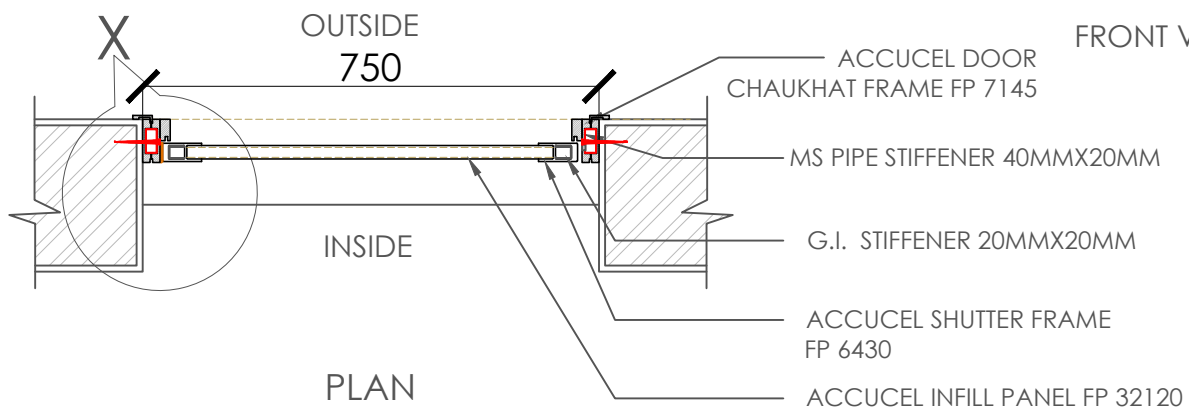

FRAME ELEVATION

FRONT VIEW DOOR SHUTTER

SECTION

PLAN

DETAIL - X

ACCUCEL FLUSH DOOR - FP 7145 CHAUKHAT FRAME
 SIZE - DOOR SHUTTER 682 X 2032 X 35 mm thk.
 SIZE - DOOR FRAME 750 X 2100

ACCURA POLYTECH PVT.LTD.