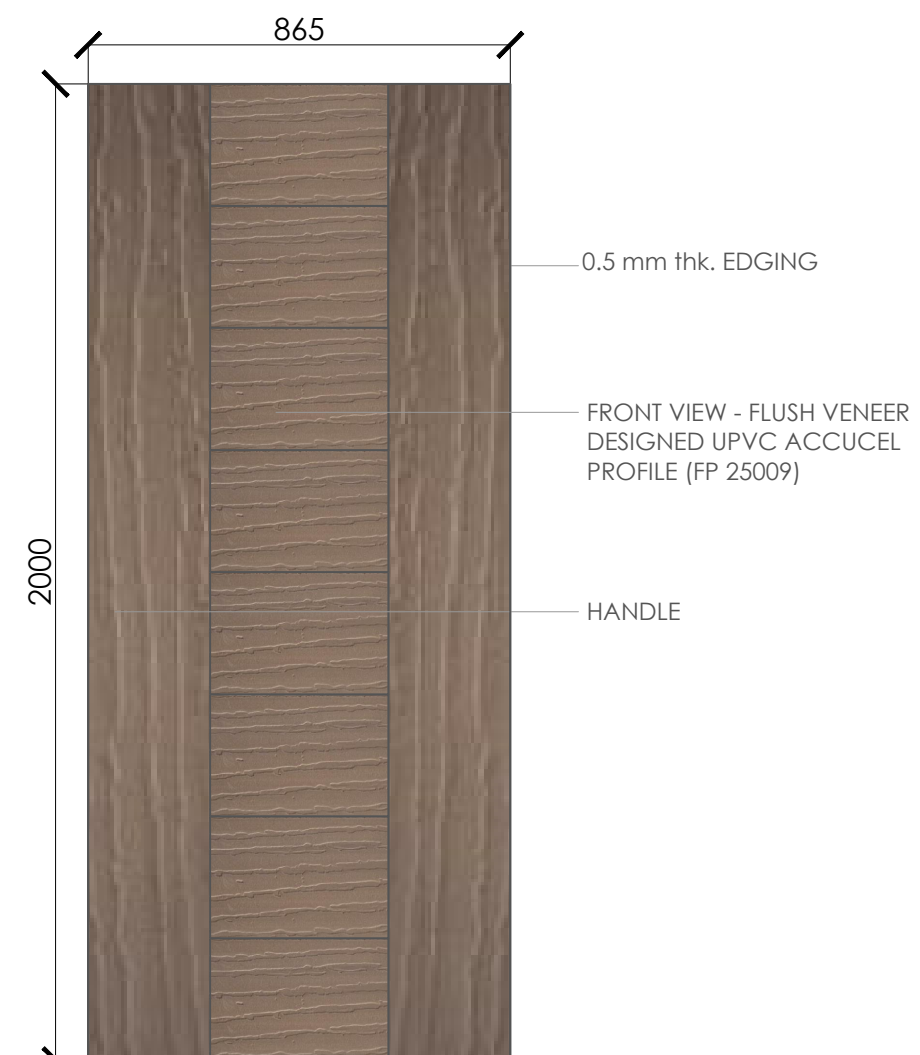

FRAME ELEVATION

PLAN

BACK VIEW DOOR SHUTTER

FRONT VIEW DOOR SHUTTER

DETAIL - X

ACCUCEL FLUSH DOOR - FP 12438 CHAUKHAT FRAME
 SIZE - DOOR SHUTTER 865 X 2000 X 45 mm thk.
 SIZE - DOOR FRAME 900 X 2015

ACCURA POLYTECH PVT.LTD.