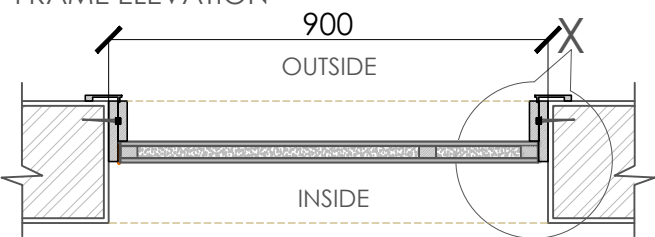

FRAME ELEVATION

PLAN

BACK VIEW DOOR SHUTTER

FRONT VIEW DOOR SHUTTER

DETAIL - X

ACCUCEL FLUSH DOOR - FP 12438 CHAUKHAT FRAME
 SIZE - DOOR SHUTTER 865 X 2000 X 45 mm thk.
 SIZE - DOOR FRAME 900 X 2015

ACCURA POLYTECH PVT.LTD.