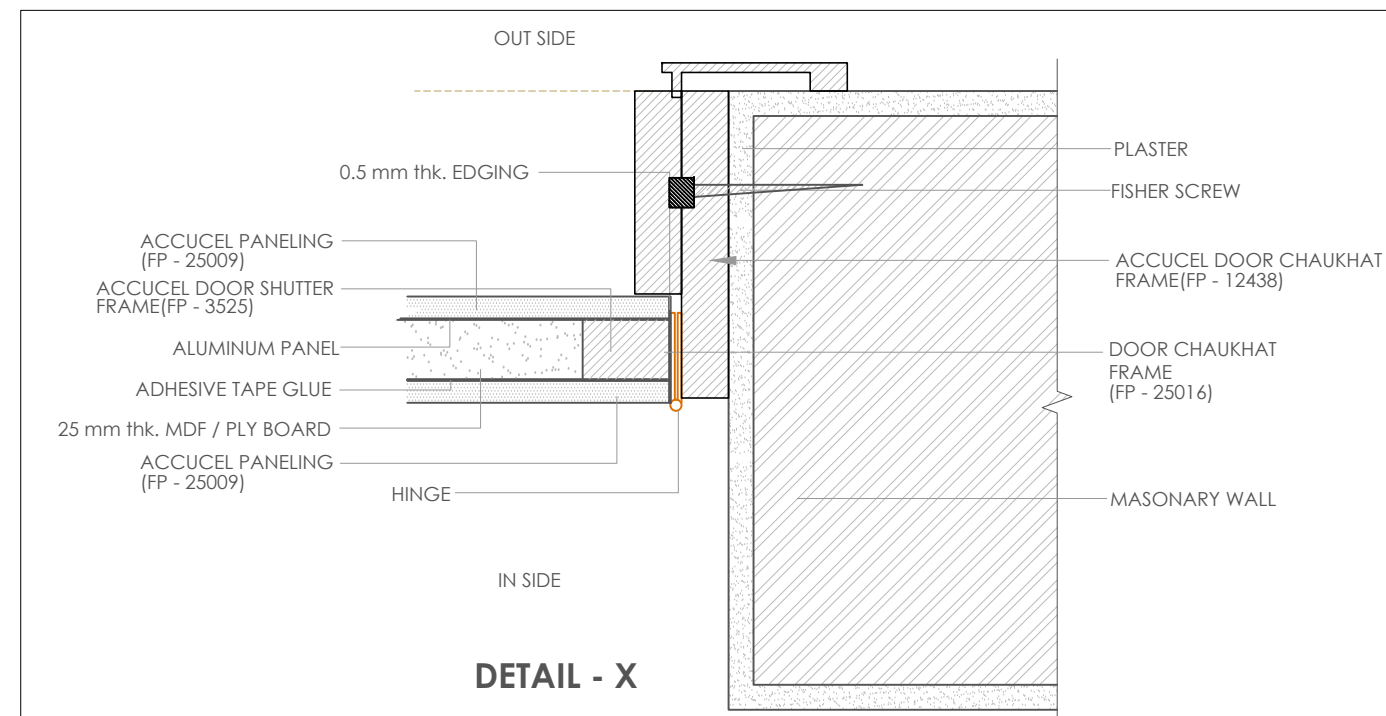

FRAME ELEVATION

PLAN

BACK VIEW DOOR SHUTTER

FRONT VIEW DOOR SHUTTER

DETAIL - X

ACCUCEL FLUSH DOOR - FP 12438 CHAUKHAT FRAME
 SIZE - DOOR SHUTTER 865 X 2000 X 45 mm thk.
 SIZE - DOOR FRAME 900 X 2015

ACCURA POLYTECH PVT.LTD.